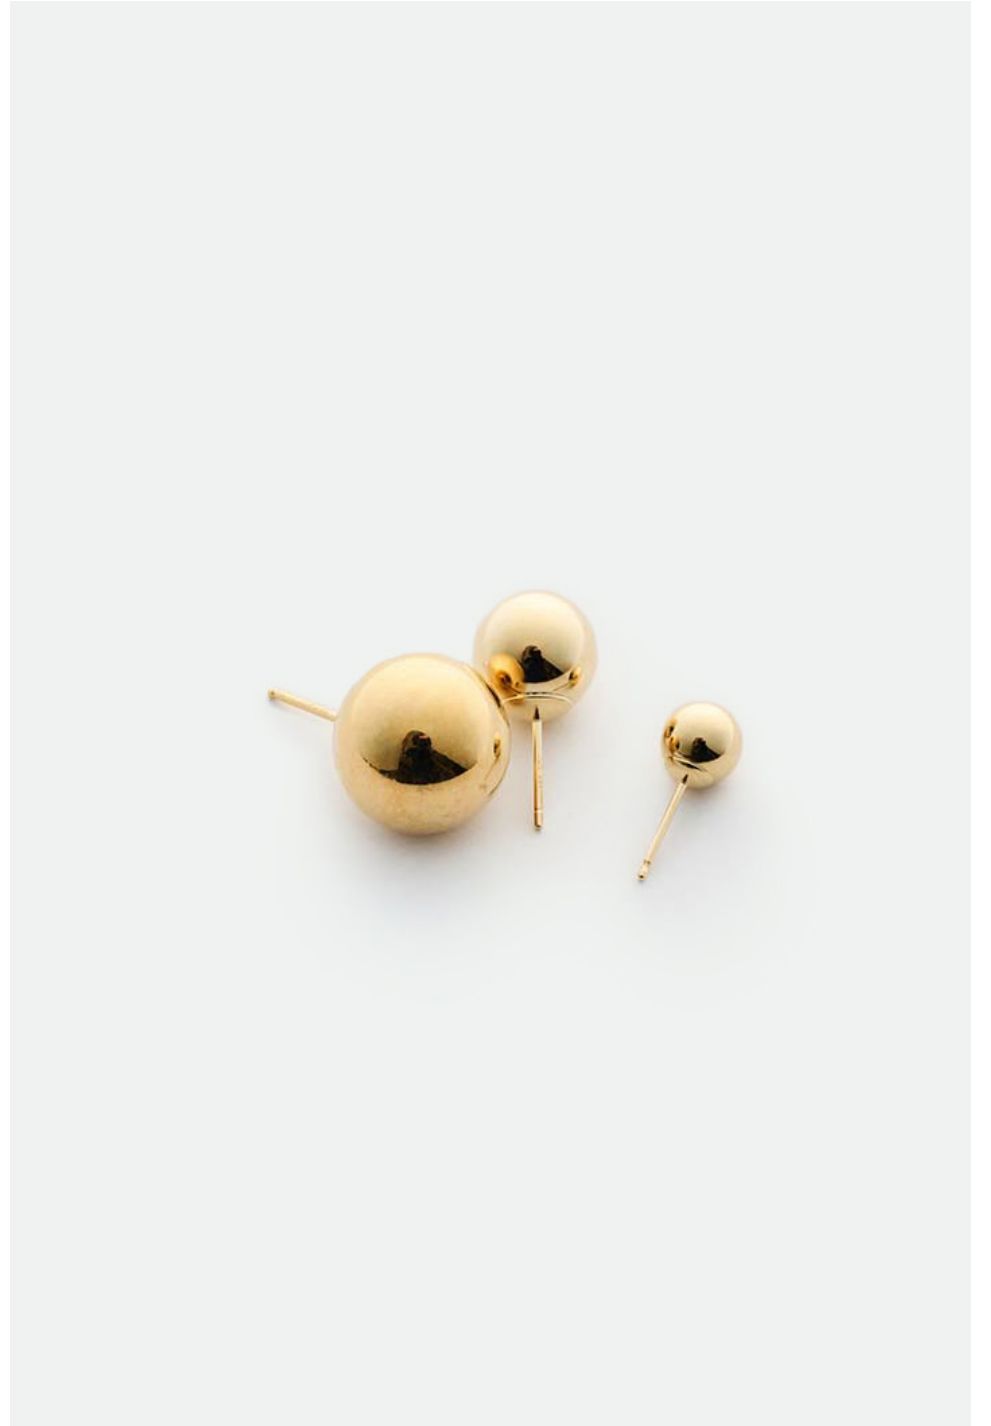

KATHLEEN WHITAKER

Classic Collection

2024

Scrap Studs

Curb Chain Necklaces
Various lengths available.

Sphere Studs

Plane Stud

Medium Rope Earrings

Large Silver Fan
Available as custom order.

Barbell Earrings

Jade Staple Stud
Limited edition and quantities.

Large Sphere Studs

Double Post Stick Stud

Tube Bands

Long Plate Stud

Curb Chain Necklaces
Various lengths available.

Chain Necklace
Various lengths available.

Hoop Earrings

Large Hoop Earrings

Diamond Stud
Limited edition and quantities.

Large Fan Earrings

Plate Stud

Loop Earring

Small Tube Band

Large Rope Earrings

Flat Band
Available as custom order.

Extra Small Hoop

Sequin Studs

Double Post Hoop

Strand, Stick, Long Staple & Staple Studs

Long Lapis Stud
Limited edition and quantities.

Silver Scrap Studs
Available as custom order.