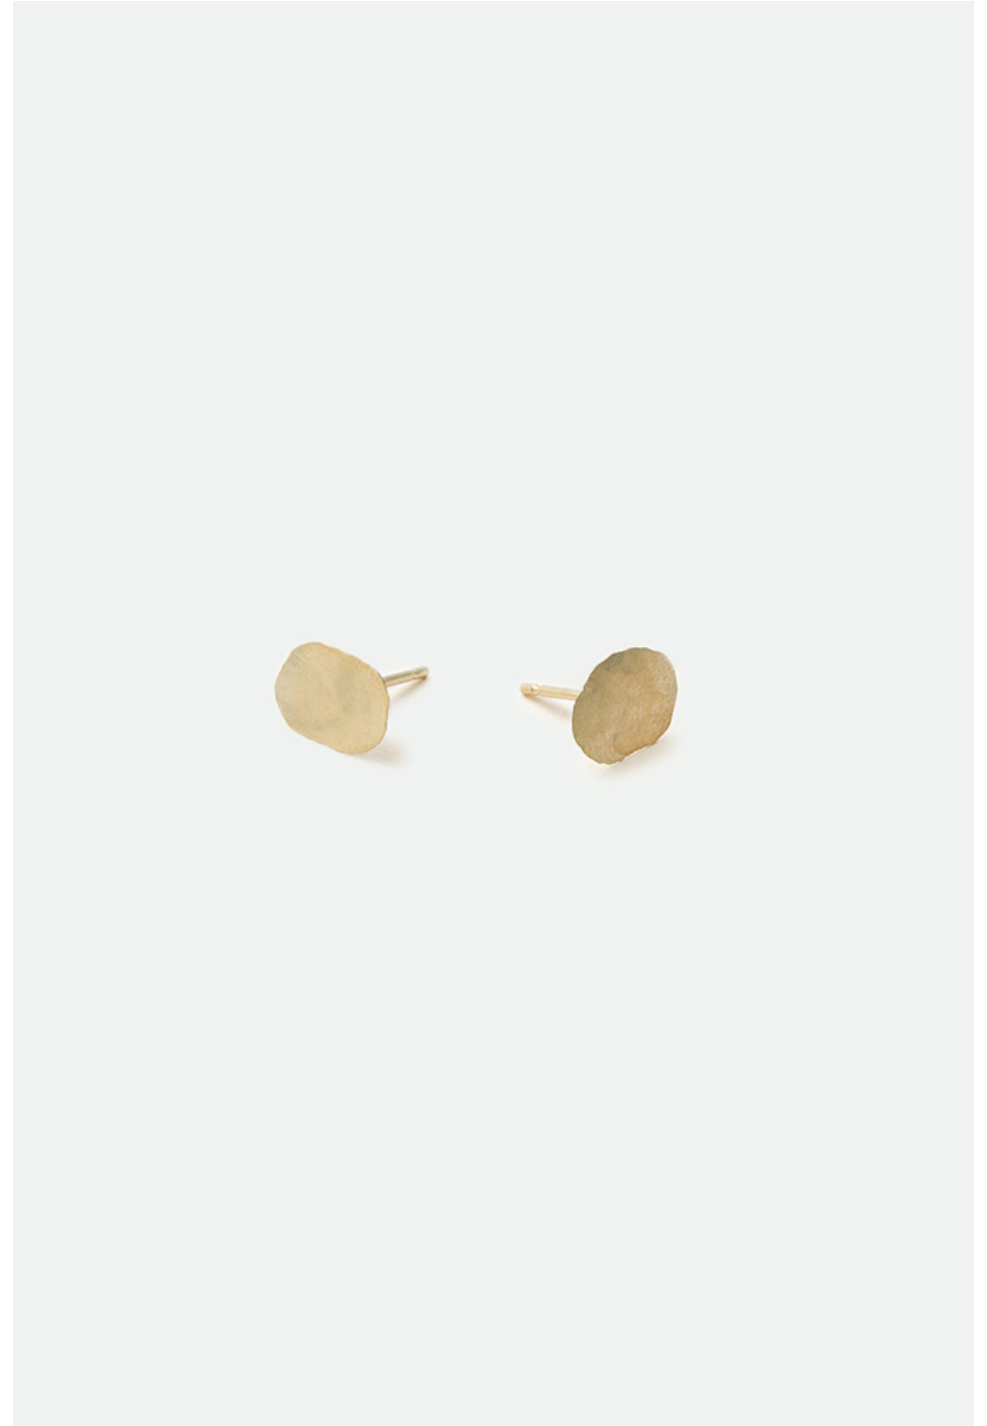

KATHLEEN WHITAKER

Classic Collection

2024

Scrap Studs

Curb Chain Necklaces
Various lengths available.

Sphere Studs

Plane Stud

Medium Rope Earrings

Chain Necklace
Various lengths available.

Hoop Earrings

Large Hoop Earrings

Diamond Stud
Limited edition and quantities.

Large Fan Earrings

Plate Stud

Loop Earring

Small Tube Band

Large Rope Earrings

Flat Band
Available as custom order.

Extra Small Hoop

Sequin Studs

Double Post Hoop

Strand, Stick, Long Staple & Staple Studs

Long Lapis Stud
Limited edition and quantities.

Silver Scrap Studs
Available as custom order.

Small Rope Earrings

Foil Studs

Stick + Strand Earring

Coral Stud
Limited edition and quantities.

Small Fan Earrings
Available in silver as custom order.

Foil Necklace
Pendant only available.

Stick + Strand Earring