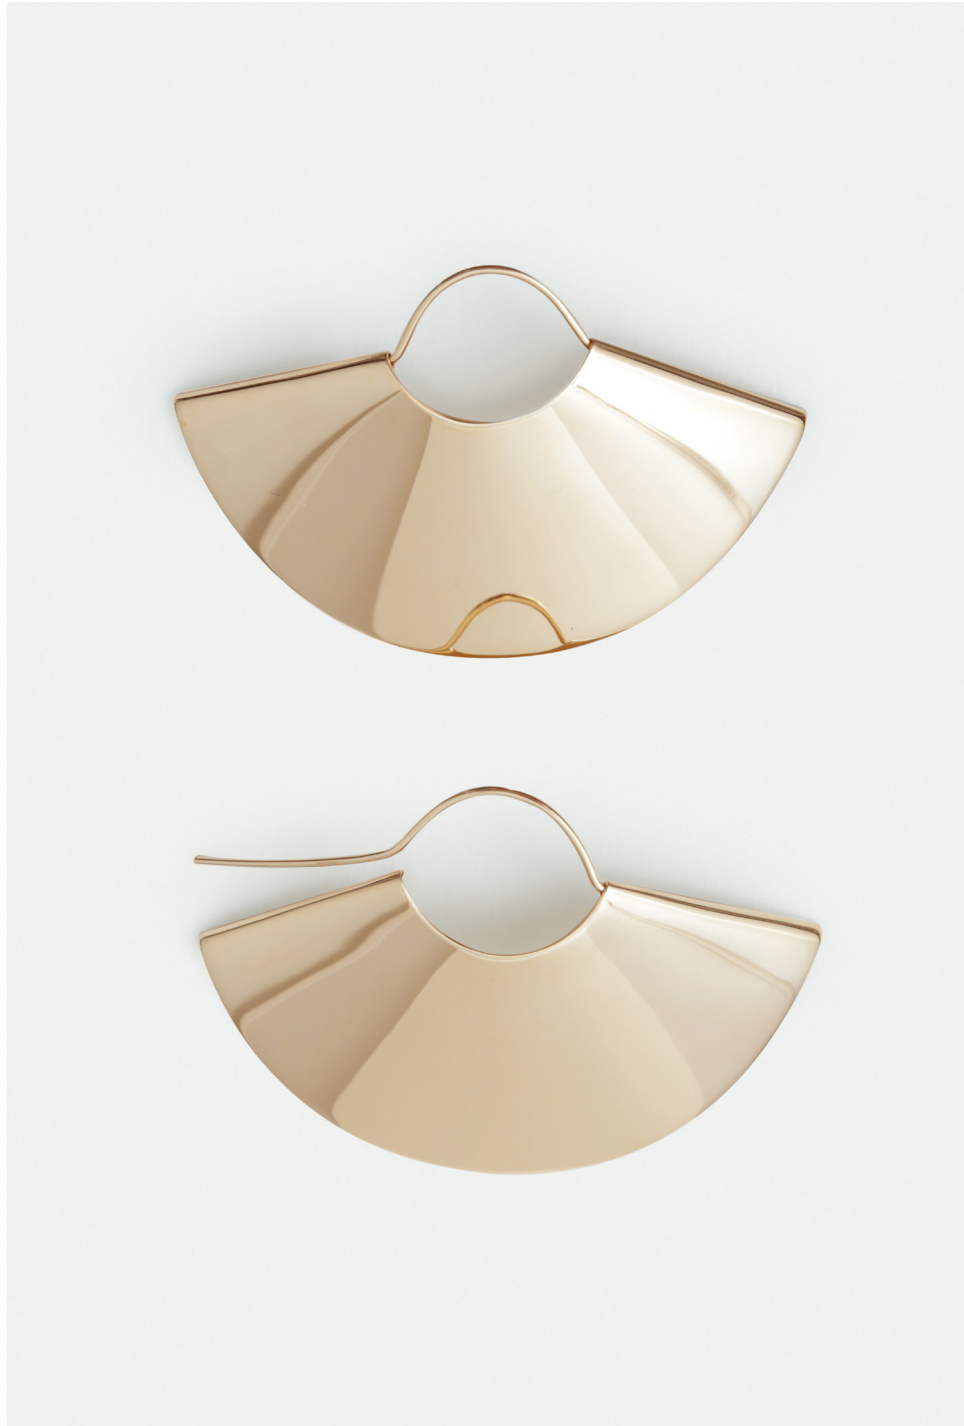

KATHLEEN WHITAKER

Classic Collection

2024

Scrap Studs

Curb Chain Necklaces
Various lengths available.

Sphere Studs

Plane Stud

Medium Rope Earrings

Large Silver Fan
Available as custom order.

Barbell Earrings

Jade Staple Stud
Limited edition and quantities.

Large Sphere Studs

Double Post Stick Stud

Tube Bands

Long Plate Stud

Curb Chain Necklaces
Various lengths available.

Chain Necklace
Various lengths available.

Hoop Earrings

Large Hoop Earrings

Diamond Stud
Limited edition and quantities.

Large Fan Earrings

Plate Stud

Loop Earring

Small Tube Band