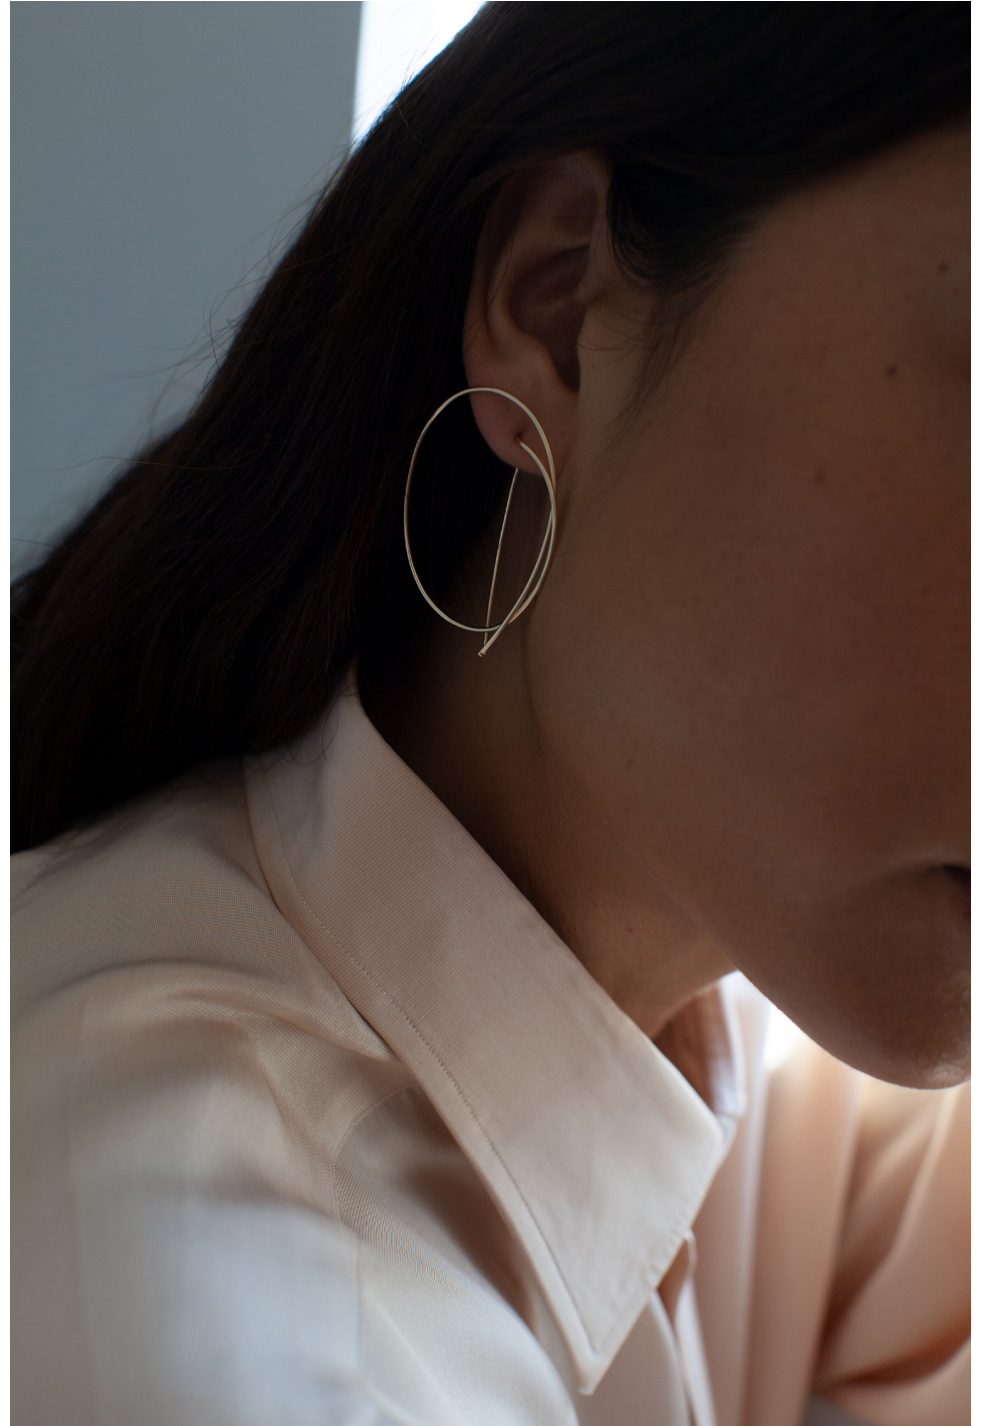

KATHLEEN WHITAKER

Classic Collection

Stick Stud

Barbell + Chain Earrings

Barbell + Chain Earring

Barbells

Double Post Hoop Earring

Foil Pendant Necklace

Long Staple Stud

Small Rope Earrings

Medium Rope Earring

Hoop Earrings

Long Plate Stud

Large Rope Earring

Plane Stud

Foil Studs