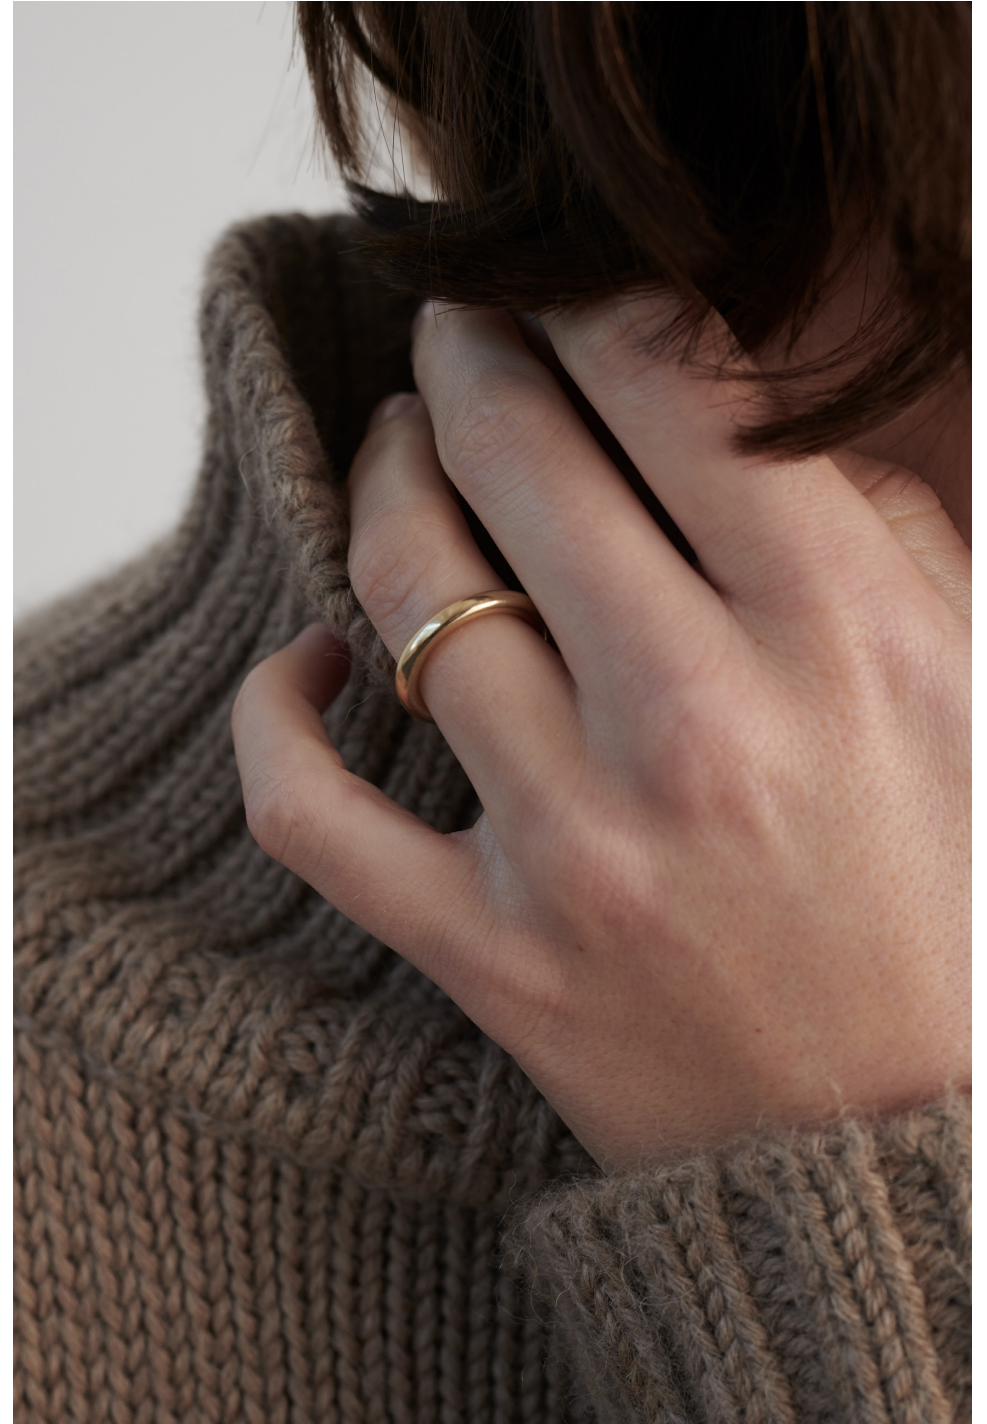

Large Tube Band