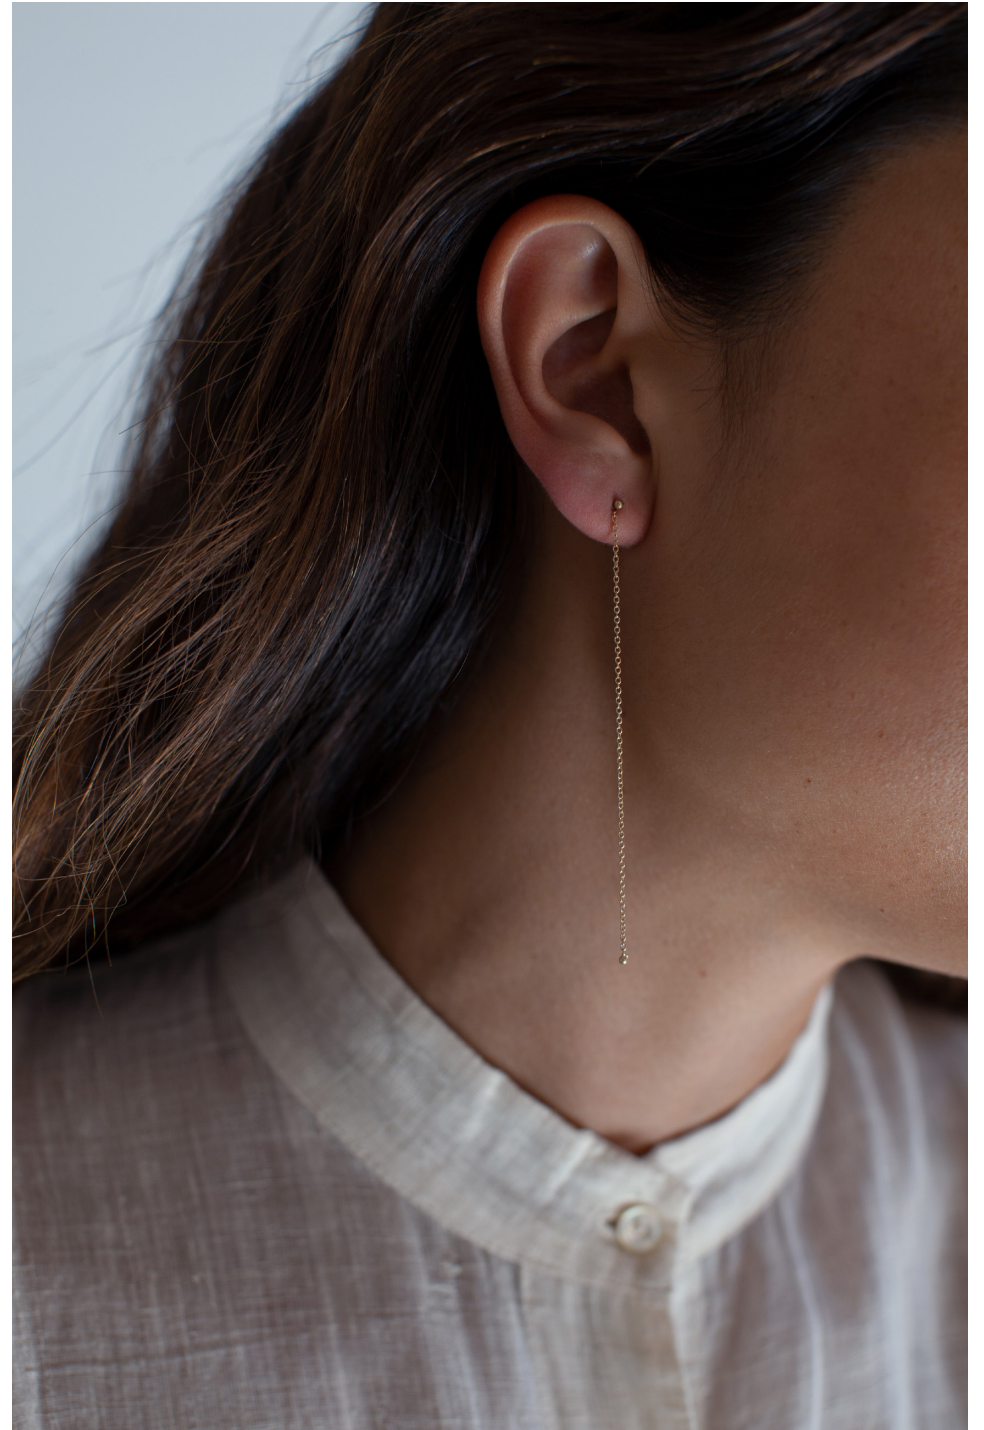

KATHLEEN WHITAKER

Classic Collection

Stick Stud

Barbell + Chain Earrings

Barbell + Chain Earring

Barbells

Double Post Hoop Earring

Foil Pendant Necklace

Long Staple Stud

Small Rope Earrings

Medium Rope Earring

Hoop Earrings

Long Plate Stud

Large Rope Earring

Plane Stud

Foil Studs

Small Rope Earring

Hook Earring

Sphere Studs

Chain Necklace

Small Sphere Stud

Strand Stud

Large Fan Earring

Small Ear Cuff + Bevel

Stick + Strand Earring

Ear Cuff

Sequin Studs

Large Hoop Earring

Small Fan Earrings

Staple Stud

Double Post Stick Stud

Moon Earrings